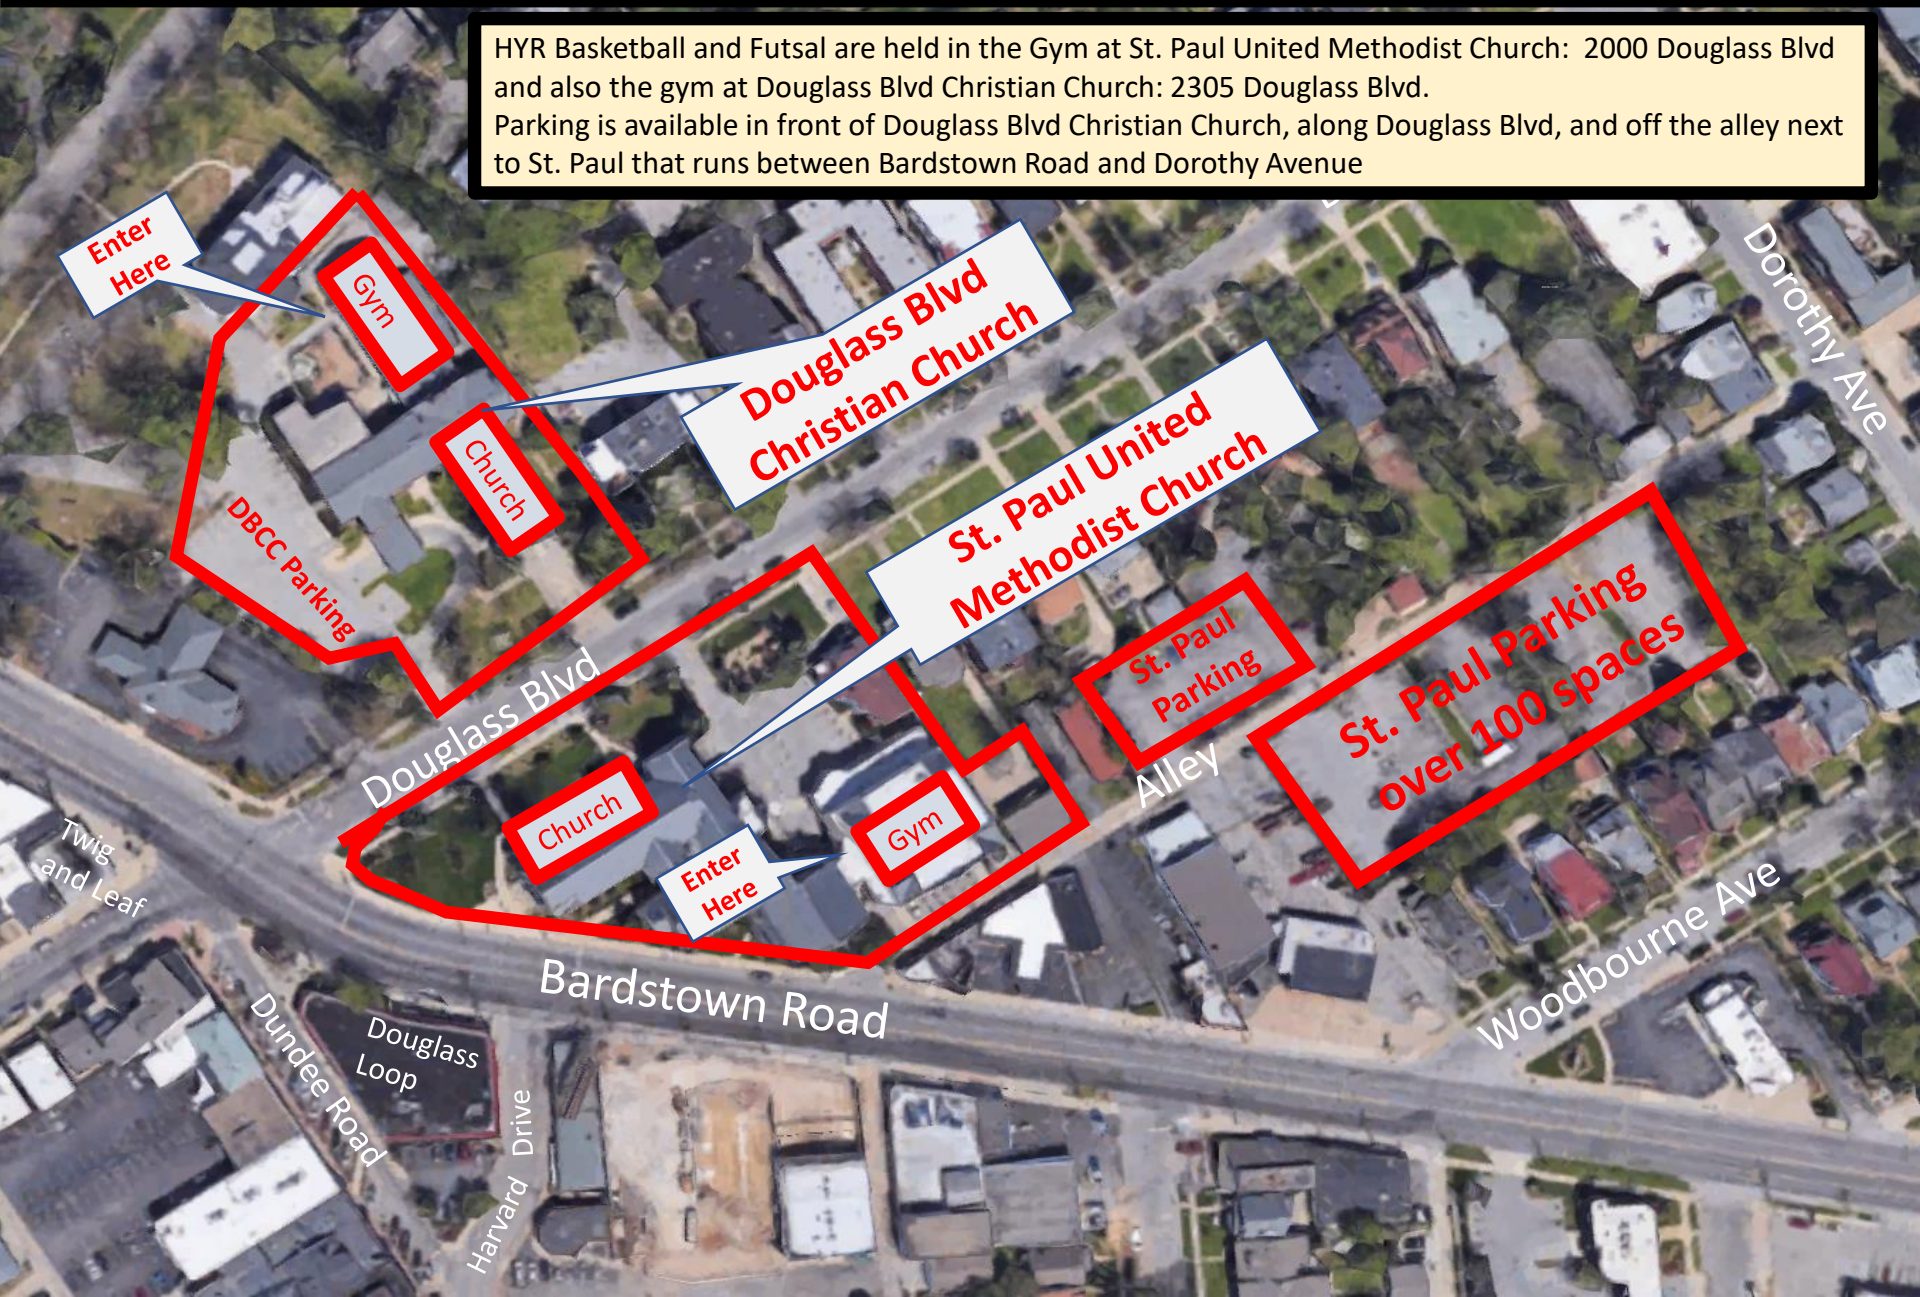

HYR Map of St. Paul Church and Douglass Blvd Christian Church

HYR Basketball and Futsal are held in the Gym at St. Paul United Methodist Church: 2000 Douglass Blvd and also the gym at Douglass Blvd Christian Church: 2305 Douglass Blvd. Parking is available in front of Douglass Blvd Christian Church, along Douglass Blvd, and off the alley next to St. Paul that runs between Bardstown Road and Dorothy Avenue

HYR Gym Layout at St. Paul Church Facility